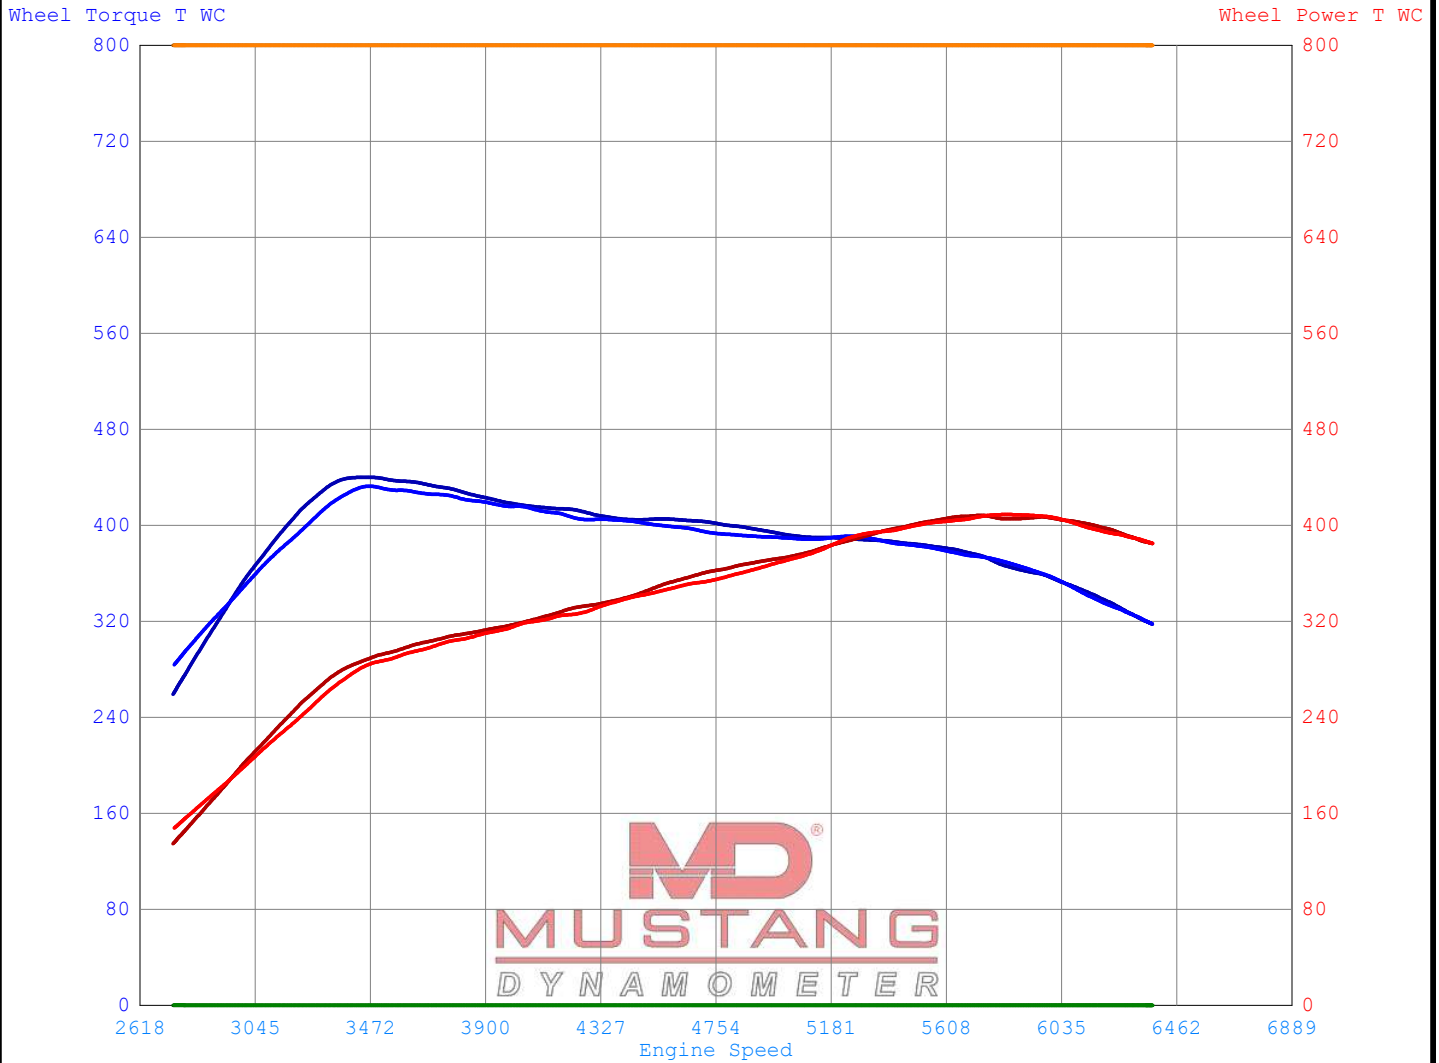

Mustang Dynamometer Test Report

Updates, Documentation & More At
www.MustangDyne.com
Or Call 1-330-963-5400

Phone: / / - Fax: / /

Date Printed : 2021/01/03 Filter Mode : FIR
Time Printed : 16:49 Filter Value : 50

Run#	License	Owner	Acquired	Test Comments
1	MAKOTND	ECONOMA	01/03 15:37	
2	MAKOTND	ECONOMA	01/03 16:44	
3				

Channel / Run	Min			Max			Avg		
	1	2	3	1	2	3	1	2	3
Wheel Torque T WC (Ft-lb)	284	259		433	440		380	382	
Wheel Power T WC (HP)	148	135		409	408		338	341	
JBox MAP (PSI)	-0.15	-0.17		-0.14	-0.15		-0.15	-0.16	
JBox AFR-1 (Ratio)	15.12	15.12		15.12	15.12		15.12	15.12	