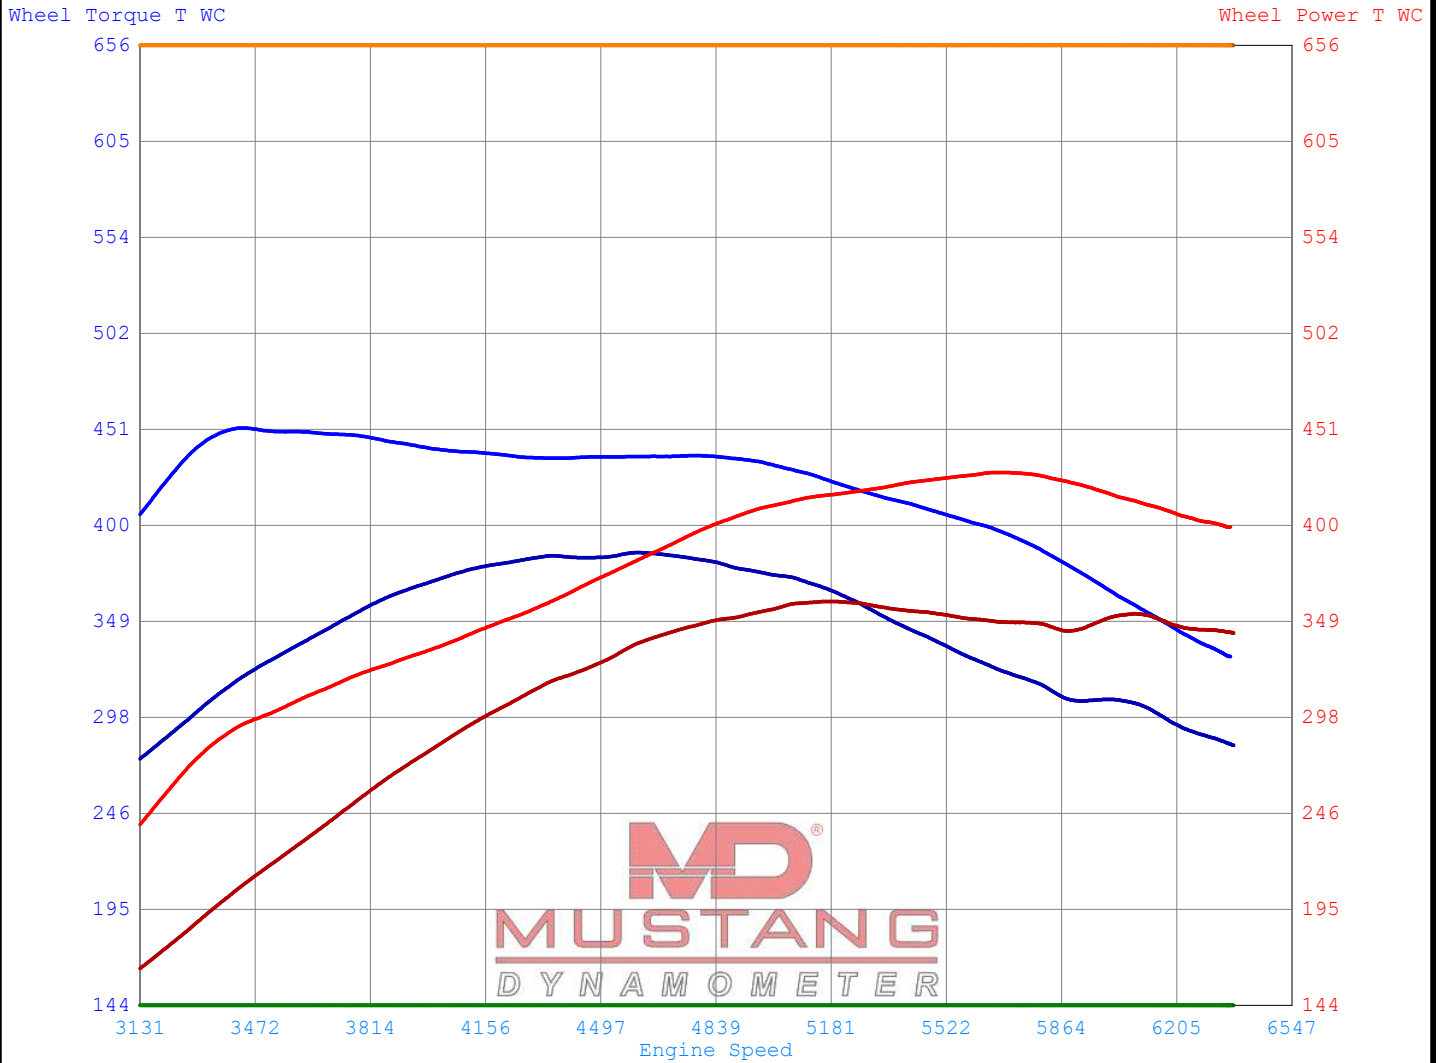

Mustang Dynamometer Test Report

Updates, Documentation & More At
www.MustangDyne.com
Or Call 1-330-963-5400

Phone: / / - Fax: / /

Date Printed : 2021/01/03 Filter Mode : FIR
Time Printed : 19:24 Filter Value : 50

Run#	License	Owner	Acquired	Test Comments
1	MAKOTND	ECONOMA	01/03 19:21	
2	MAKOTND	ECONOMA	01/03 12:36	
3				

Channel / Run	Min			Max			Avg		
	1	2	3	1	2	3	1	2	3
Wheel Torque T WC (Ft-lb)	330	275		452	385		410	338	
Wheel Power T WC (HP)	240	164		428	359		380	314	
JBox MAP (PSI)	-0.13	-0.15		-0.12	-0.13		-0.12	-0.14	
JBox AFR-1 (Ratio)	15.12	15.12		15.12	15.12		15.12	15.12	