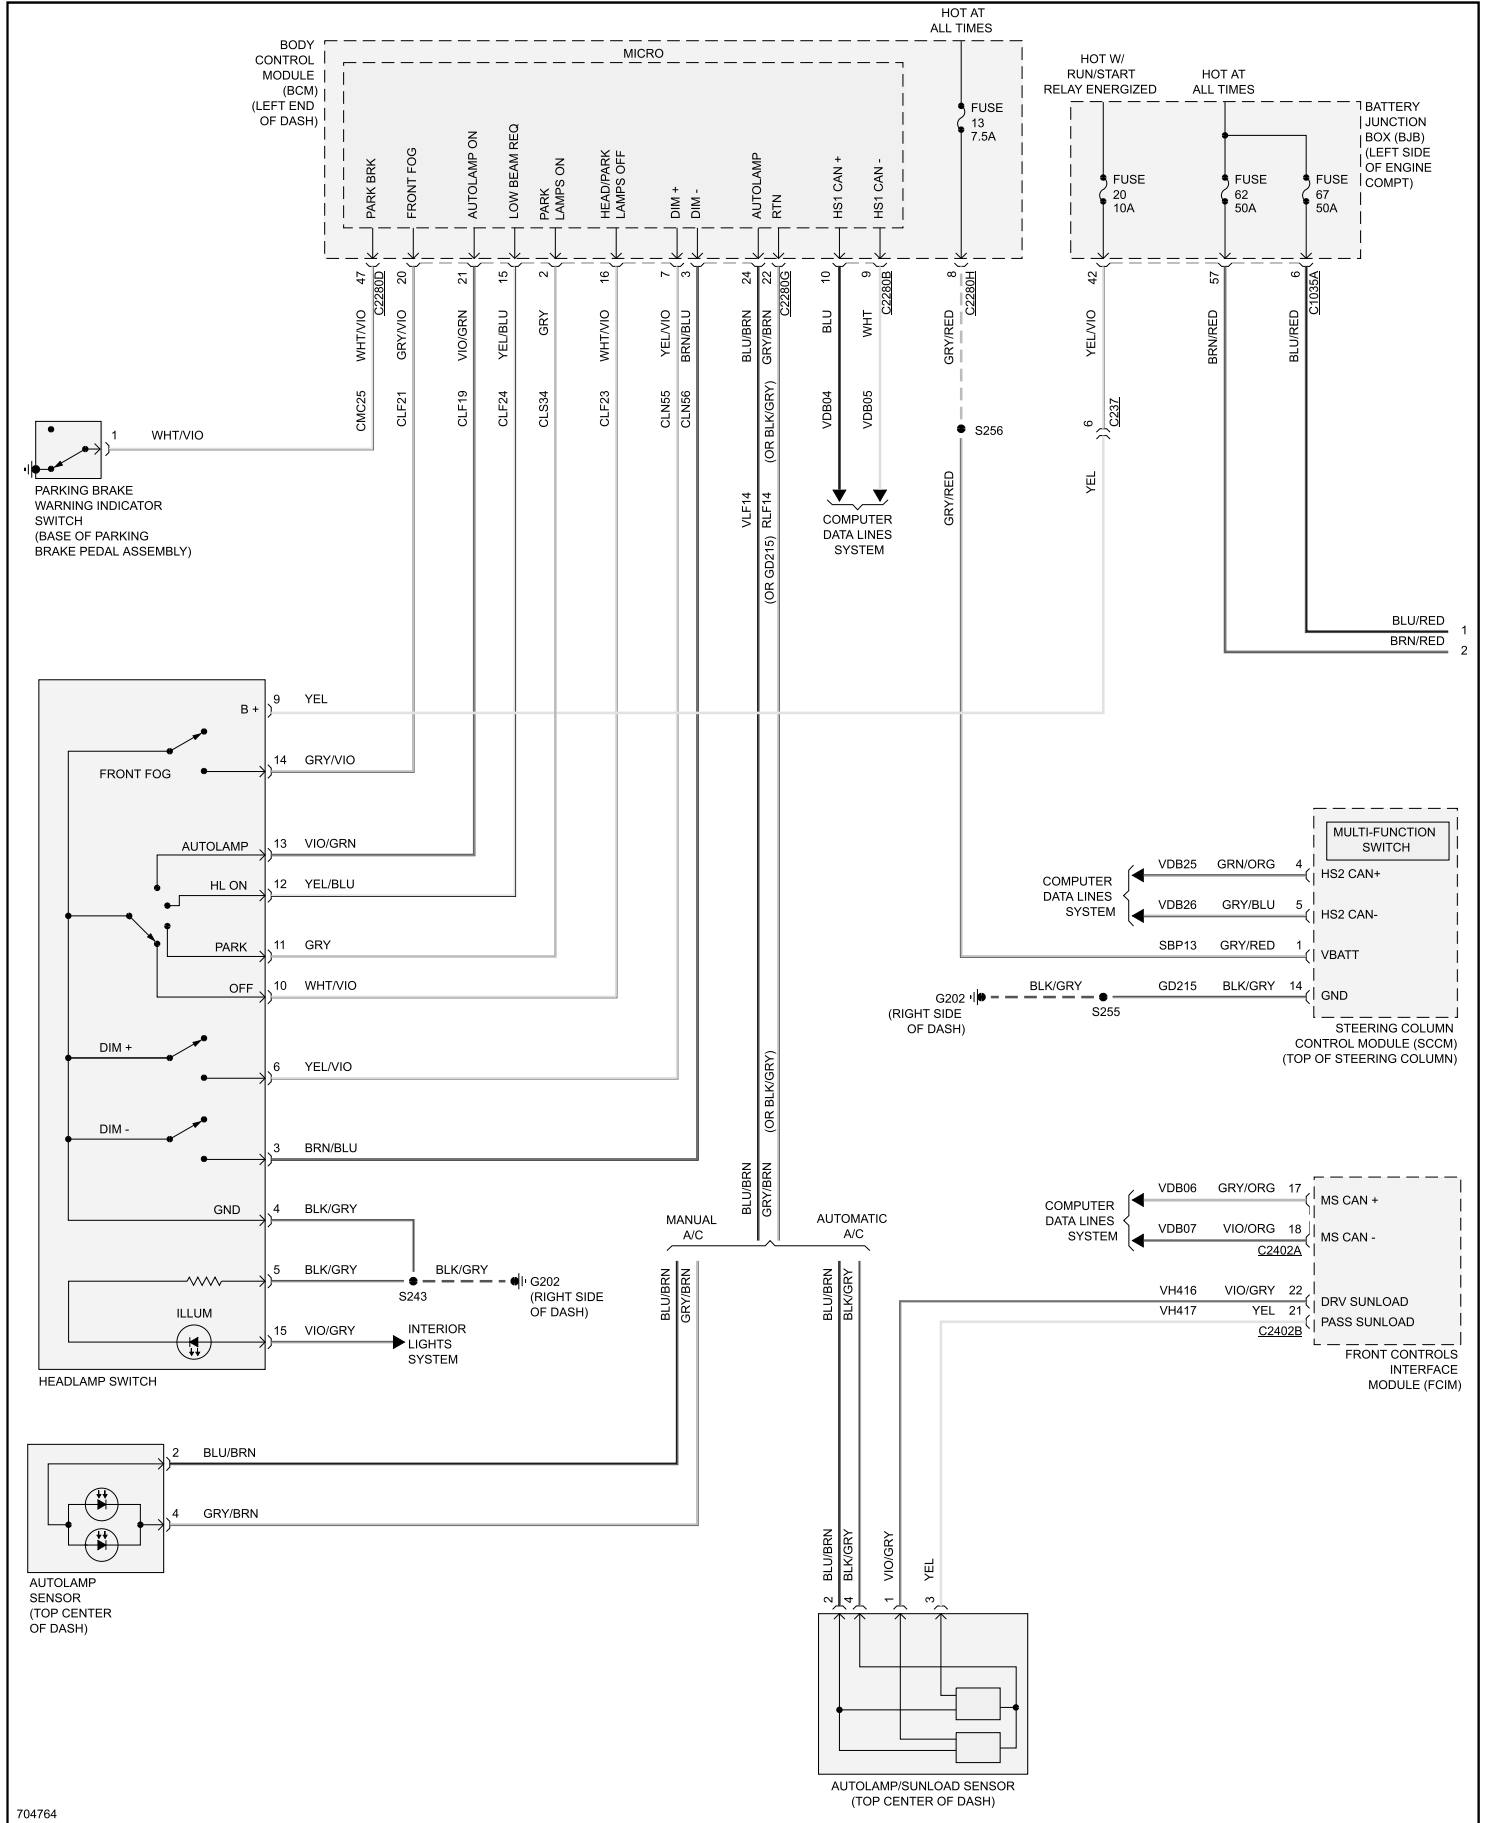

2020 Ford Truck Ranger 4WD L4-2.3L Turbo

Vehicle > Lighting and Horns > Headlamp > Diagrams > Electrical - Interactive Color (Non OE)

Headlights - Page 1 of 2

2020 Ford Truck Ranger 4WD L4-2.3L Turbo

Vehicle > Lighting and Horns > Headlamp > Diagrams > Electrical - Interactive Color (Non OE)

Headlights - Page 2 of 2