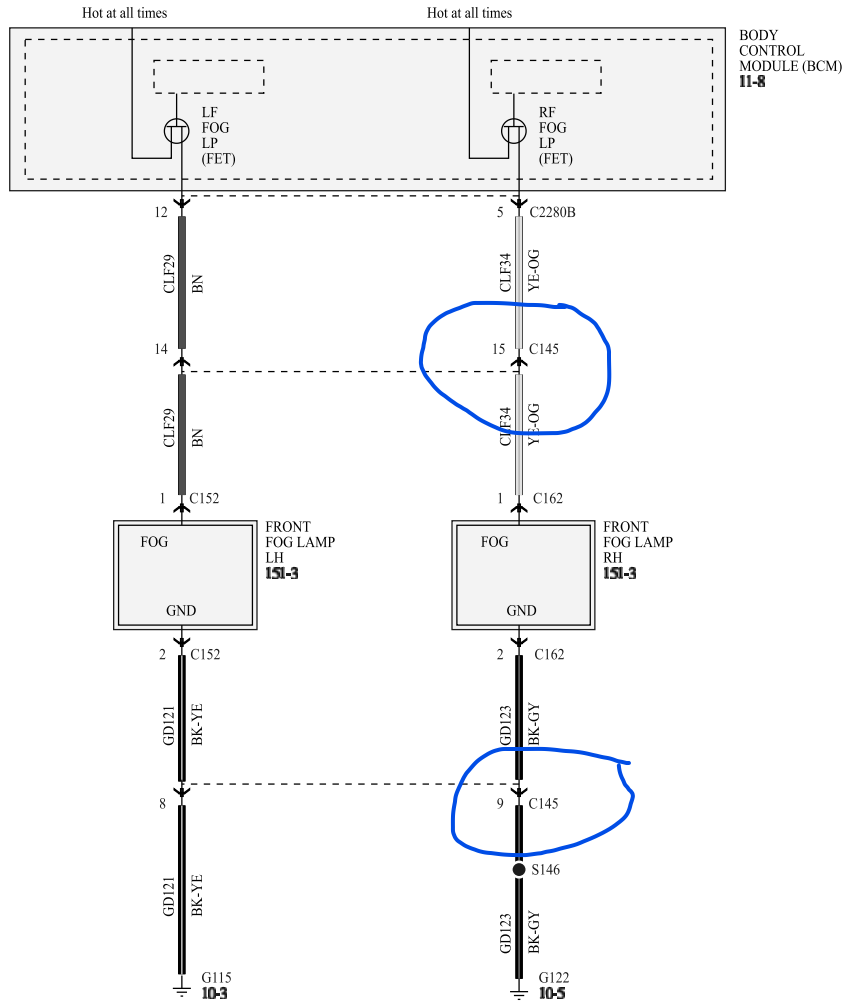

086-002 FOG LAMPS

| | |
|--------------------|------------------|
| Section 086 | Fog Lamps |
| Part | 001, 002 |

FRONT FOG LAMPS

Look connector C145, both Power and Ground are in the connector, LF Engine Bay
See other Pic - In this diagram it appears that there are 2 C145 but there is just (1)