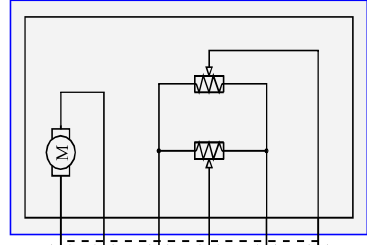

POWERTRAIN CONTROL MODULE (PCM)
23-11

THROTTLE POSITION SENSOR (TP)
151-6

ACCELERATOR PEDAL POSITION (APP) SENSOR
151-3

CLUSTER AND PANEL ILLUMINATION