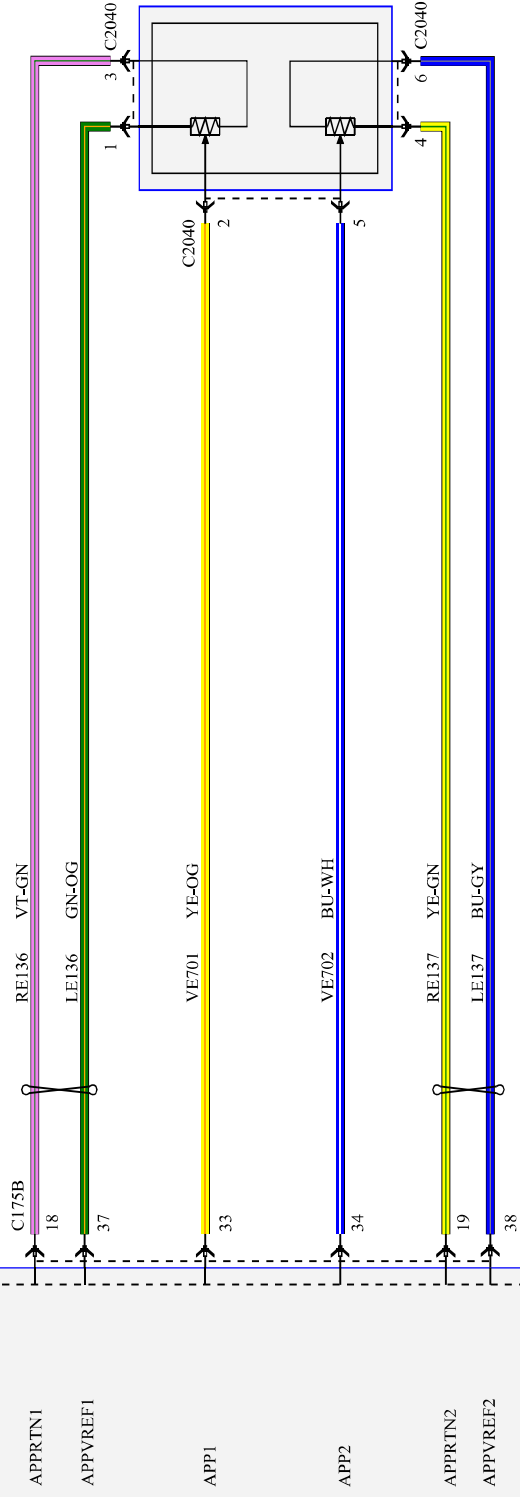

POWERTRAIN CONTROL MODULE (PCM)
23-11

THROTTLE POSITION SENSOR (TP)
151-6

ACCELERATOR PEDAL POSITION (APP) SENSOR
151-3

CLUSTER AND PANEL ILLUMINATION