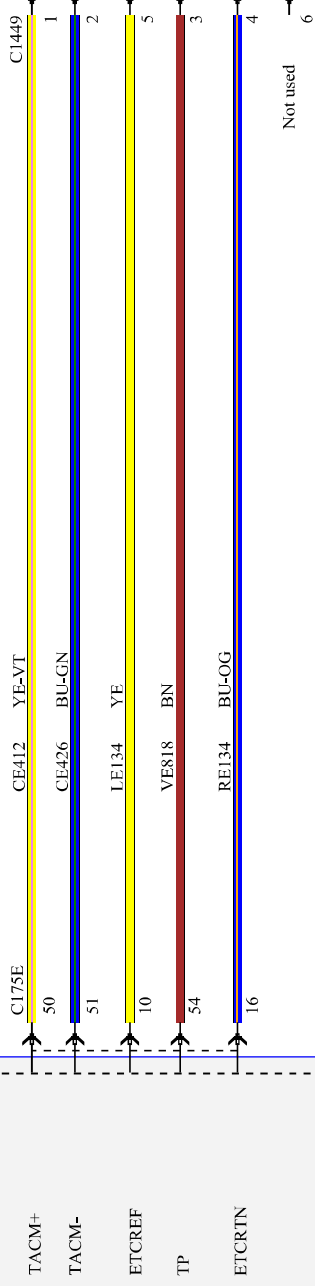

POWERTRAIN CONTROL MODULE (PCM)
23-11

THROTTLE POSITION SENSOR (TP)
151-6

ACCELERATOR PEDAL POSITION (APP) SENSOR
151-3

CLUSTER AND PANEL ILLUMINATION