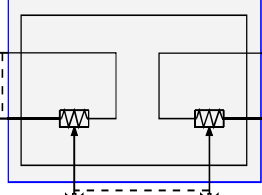

POWERTRAIN CONTROL MODULE (PCM)
23-11

THROTTLE POSITION SENSOR (TP)
151-6

ACCELERATOR PEDAL POSITION (APP) SENSOR
151-3

CLUSTER AND PANEL ILLUMINATION