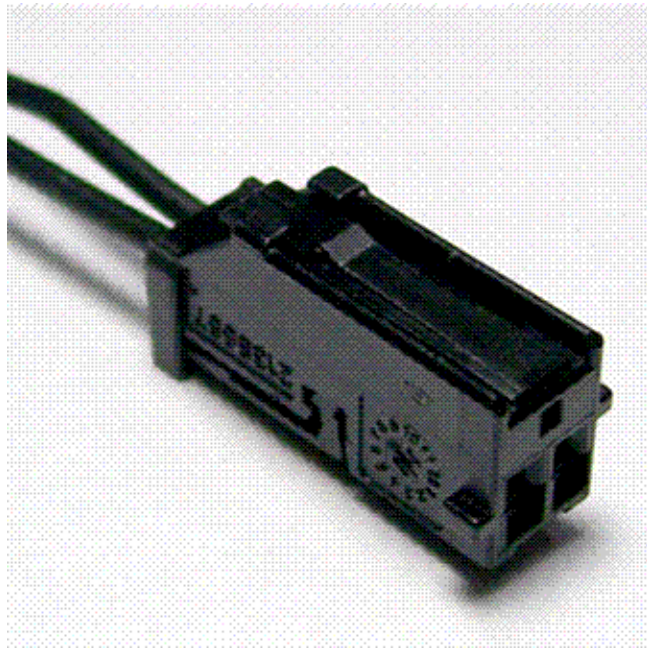

CONNECTOR VIEWS BY NUMBER - C9048

Connector: C9048	Description	Harness	Base Part	Service
	CAMERA WINDSHIELD DEFROST HEATER	14G540	# part# N/A	Pigtail See Below
	Color			

Terminal Part Number	Service Part Number	Size
DU5T-14474-TAB	DU2Z-14474-CA	0.64

Pin	Circuit	Gauge	Circuit Function	Qualifier	Terminal Part Number
1	CRB08 (BU-GY)	22	CTRL MOD. - LANE DEPARTURE WARNING # HEATER FRONT WINDOW +		DU5T- 14474- TAB
2	RRB08 (BU-WH)	22	CTRL MOD. - LANE DEPARTURE WARNING # HEATER FRONT WINDOW -		DU5T- 14474- TAB

Available Pigtail Kits	
-------------------------------	--

Pigtail Kit Part Number **WPT-1412**

Service Part Number: **EU2Z-14S411-TA**

Gauge: **20**

Pin material: **Tin**

Cavities: **2**

Vehicle Uses

- Mirror - Vanity
- Sensor - A/C Evaporator Temperature