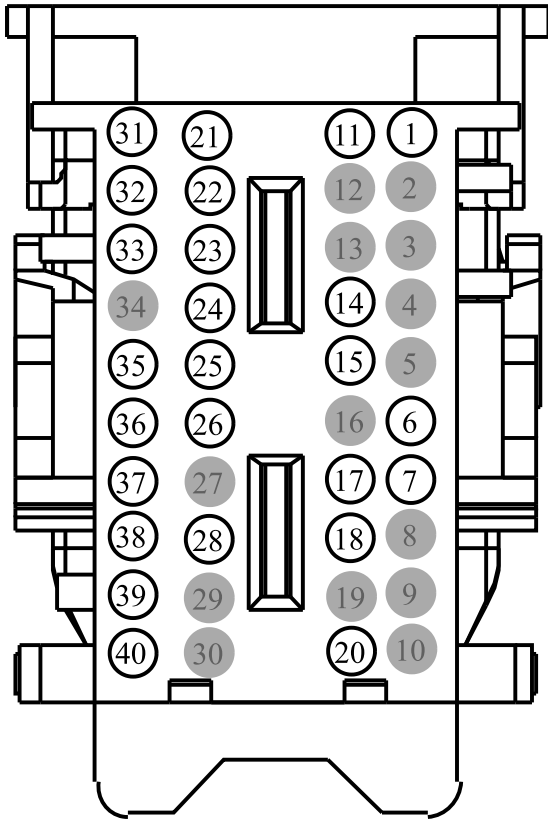

C2280C

<b>Connector: C2280C</b>	<b>Description</b>	<b>Color</b>	<b>Harness</b>	<b>Base Part</b>	<b>Service</b>
	BODY CONTROL MODULE (BCM)	BK	14290	# part# N/A	<b>Pigtail</b> Not Available

Terminal Part Number	Service Part Number	Size
9U5T-14474-DB	DU2Z-14474-AA	0.64
9U5T-14474-DA	DU2Z-14474-AA	0.64
9U5T-14474-EA	DU2Z-14474-AA	0.64

Pin	Circuit	Gauge	Circuit Function	Qualifier	Terminal Part Number
1	*	*	Not Used		N/A
2	CAT06 (YE)	20	CTRL MOD. - TRAILER TOW # TURN SIGNAL LEFT		9U5T-14474-DB
3	*	*	Not Used		N/A
4	CDC56 (WH)	20	CTRL MOD. - BATTERY MONITORING SYSTEM LIN BUS		9U5T-14474-DA
5	*	*	Not Used		N/A
6	*	*	Not Used		N/A
7	LMP06 (VT-GY)	20	CTRL MOD. - PARKING AID # SENSORS FRONT +		9U5T-14474-DA
8	*	*	Not Used		N/A
9	*	*	Not Used		N/A
10	*	*	Not Used		N/A
11	*	*	Not Used		N/A
12	CAT17 (BN)	20	RELAY - TRAILER TOW PARK LAMPS		9U5T-14474-DB
13	CAT09 (GN)	20	CTRL MOD. - TRAILER TOW # TURN SIGNAL RIGHT		9U5T-14474-DB