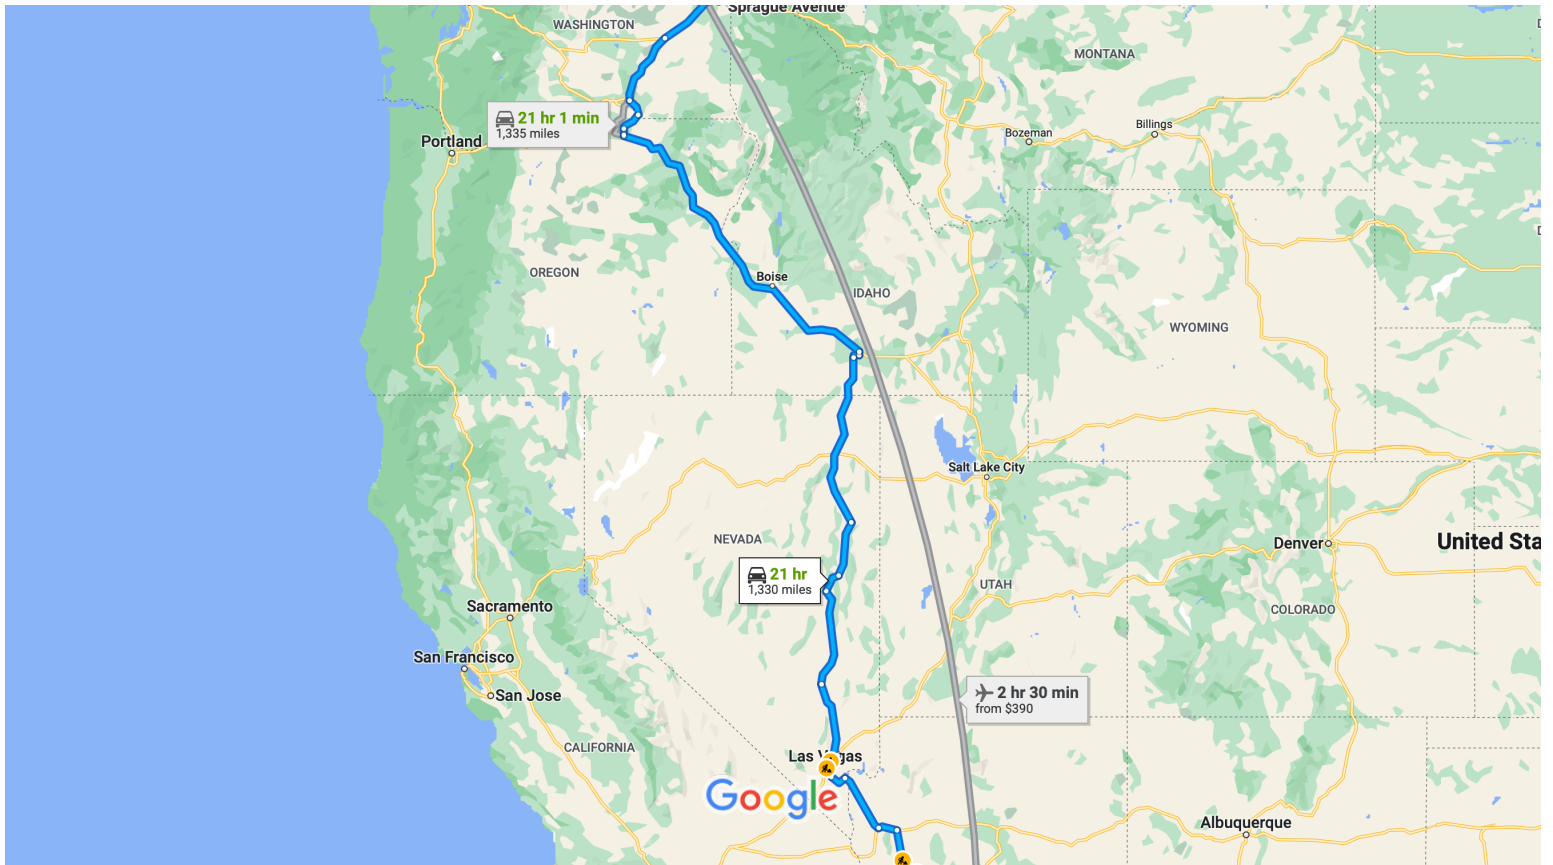

8300 E Sprague Ave to Your location

Drive 1,330 miles, 21 hr

Map data ©2023 Google, INEGI 100 mi